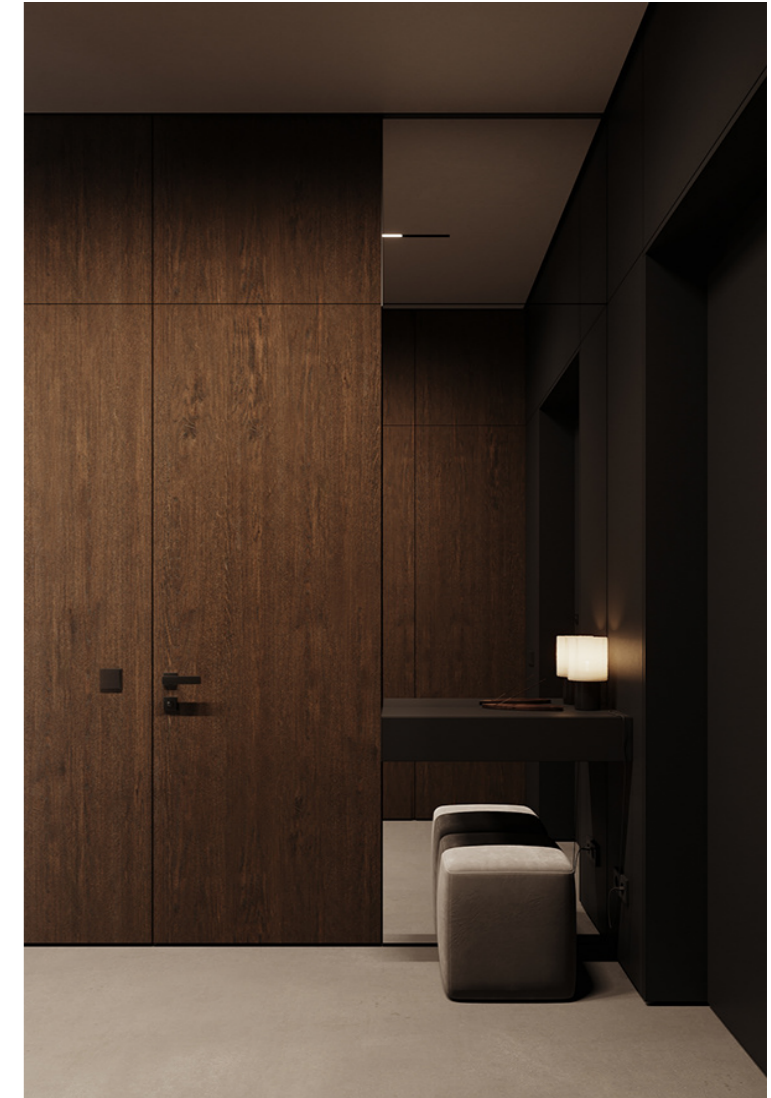

怀旧时光

K-X103

橡木半山

LISCIA

ITALIAN PAINTING TECHNIQUE

NATURAL WOOD VENEER PANELS

应用范围：装饰墙板-橱柜-衣柜-木质装饰线条-木质家具-木门
Applications: Decorative wall panels, cabinets, wardrobes, wooden decorative moldings, wooden furniture, wooden doors.