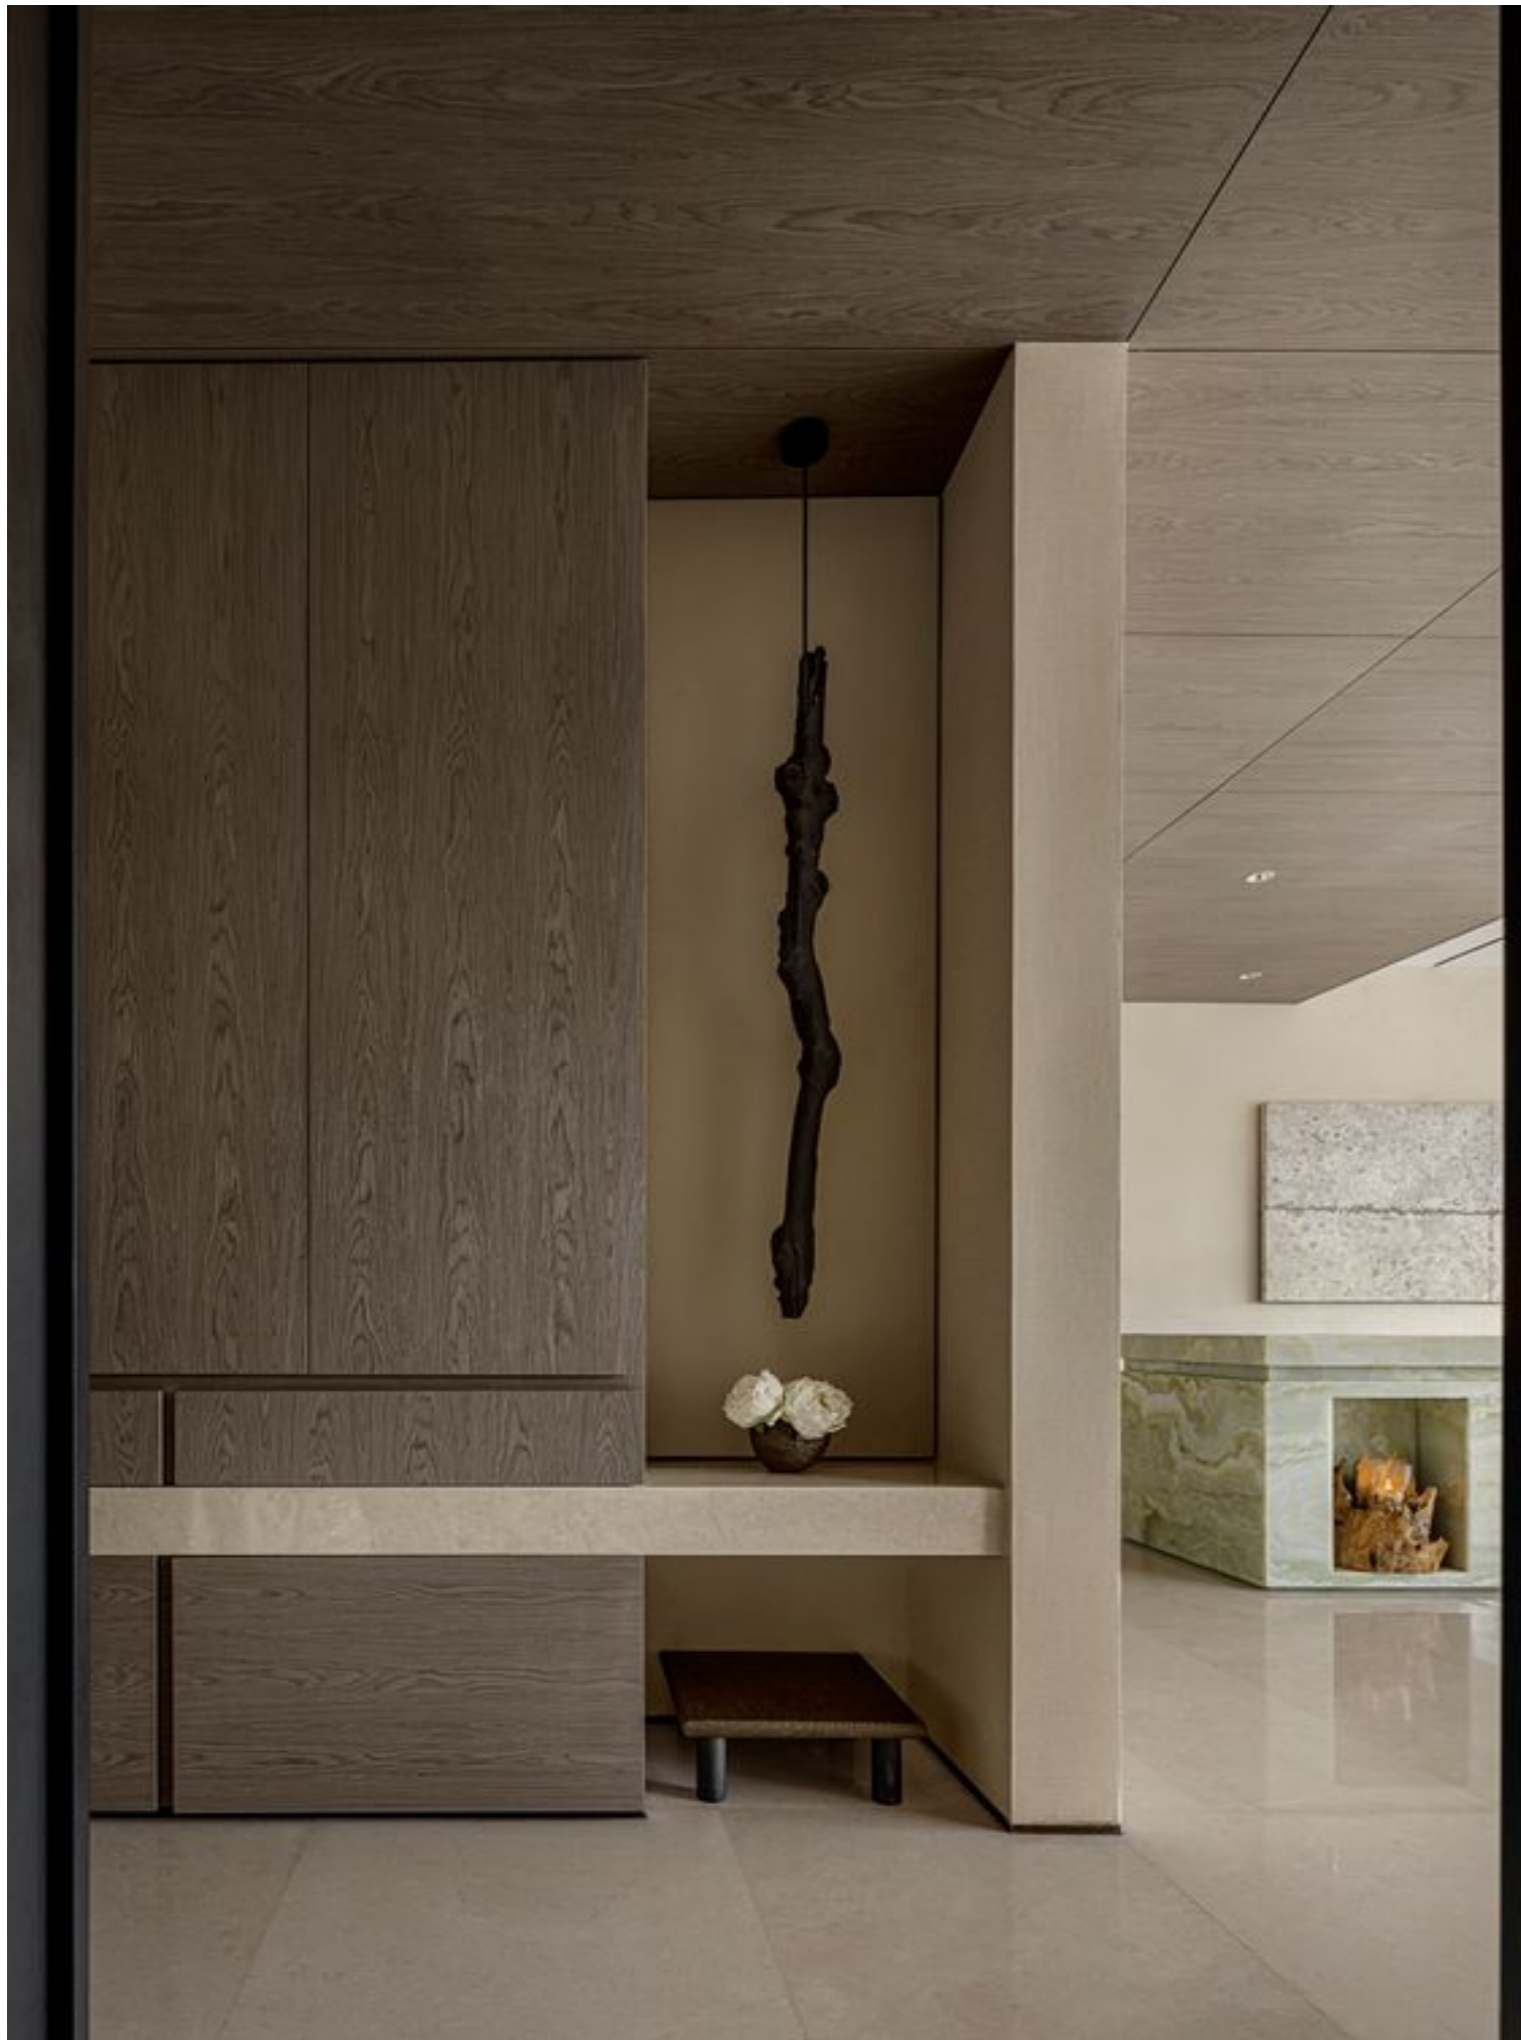

SMOKYASH BROWN

ITALIAN PAINTING TECHNIQUE

NATURAL WOOD VENEER PANELS

应用范围：装饰墙板-橱柜-衣柜-木质装饰线条-木质家具-木门
Applications: Decorative wall panels, cabinets, wardrobes, wooden decorative moldings, wooden furniture, wooden doors.