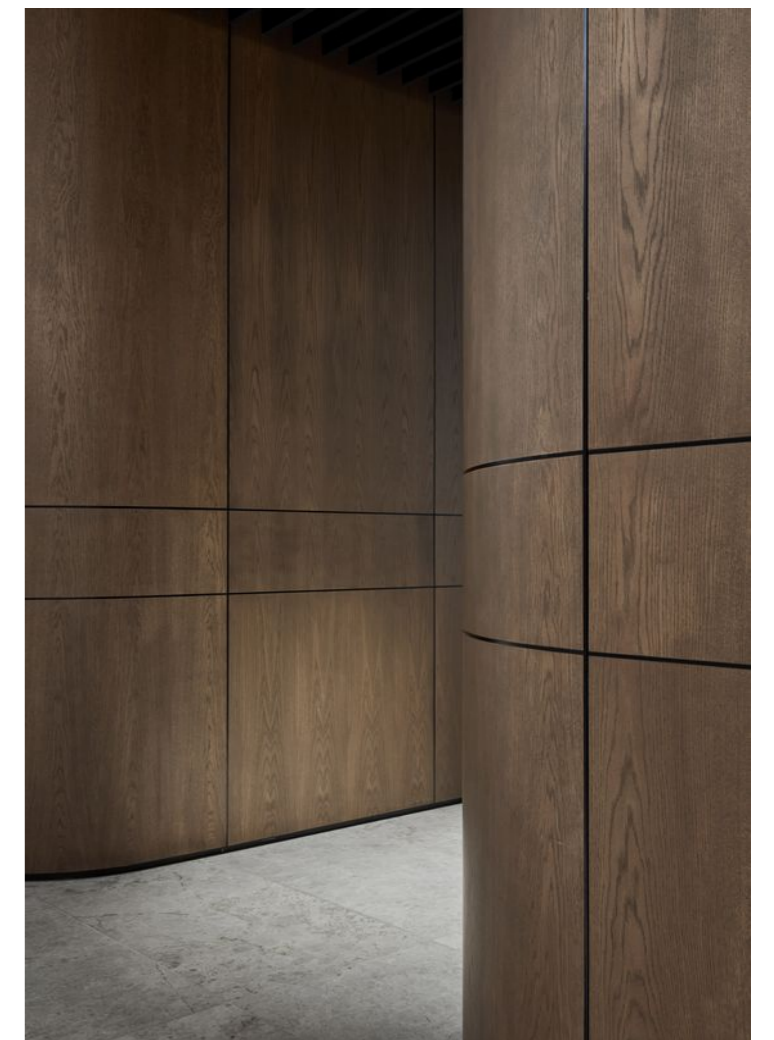

SMOKYASH BROWN

ITALIAN PAINTING TECHNIQUE

NATURAL WOOD VENEER PANELS

应用范围：装饰墙板-橱柜-衣柜-木质装饰线条-木质家具-木门
Applications: Decorative wall panels, cabinets, wardrobes, wooden decorative moldings, wooden furniture, wooden doors.