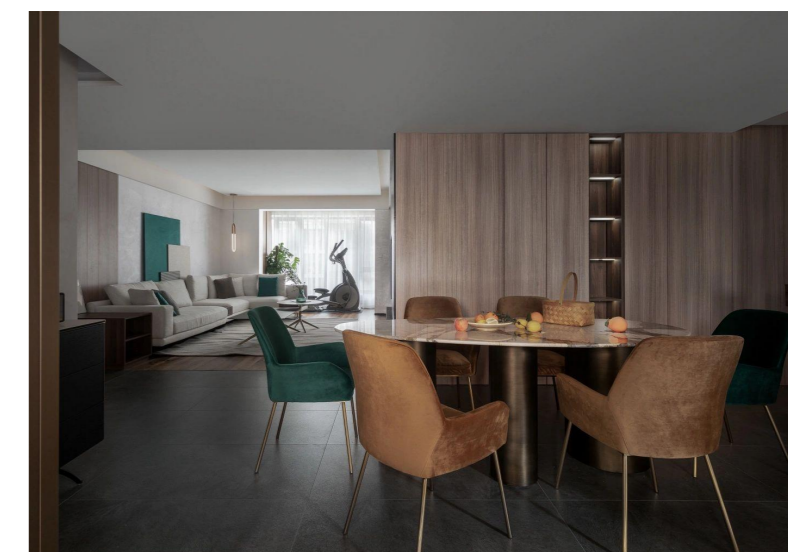

Simple Walnut 简约胡桃木

Interior design: FRAGRANT RHYME ALLUSION
Soft decoration design: FRAGRANT RHYME ALLUSION
Date of completion: 2022.01

香韵典故作品

LISCIA LACCATA CON FUGHE

SMOOTH LACQUERED WITH GROOVES
LISSE LAQUÉE AVEC JOINTS
LISA LACADA CON FUGAS
GLATT LACKIERT MIT FUGEN
ГЛАДКИЕ, ЛАКИРОВАННЫЕ, С ПРОДОЛЬНЫМИ ШВАМИ

A. BOISERIE LISCIA CON FUGHE LACCATO RAL 5009 (A DESTRA) E LACCATO RAL 3012 (A SINISTRA). PARQUET GAROFOLI PLATINUM IN ROVERE LACCATO RAL 1013
HORIZONTAL PANELLING, RAL 5009 LACQUER (RIGHT) AND RAL 3012 LACQUER (LEFT). GAROFOLI PLATINUM PARQUET IN RAL 1013 LACQUER.
BOISERIE HORIZONTALE LAQUÉ RAL 5009 (À DROITE) ET LAQUÉ RAL 3012 (À GAUCHE). PARQUET GAROFOLI PLATINUM EN CHÊNE ROUVRE LAQUÉ RAL 1013.
BOISERIE HORIZONTAL LACADO RAL 5009 (A LA DERECHA) Y LACADO RAL 3012 (A LA IZQUIERDA). PARQUET GAROFOLI PLATINUM EN ROBLE LACADO RAL 1013.
HORIZONTALE TÄFELUNG, LACKIERT IN RAL 5009 (RECHTS) UND LACKIERT IN RAL 3012 (LINKS). PLATINUM-PARKETT VON GAROFOLI IN MIT RAL 1013 LACKIERTER EICHE.
СТЕНОВЫЕ ПАНЕЛИ, ГОРИЗОНТАЛЬНЫЕ, ЛАКИРОВАННЫЕ, RAL 5009 (СПРАВА) И RAL 3012 (СЛЕВА). ПАРКЕТ GAROFOLI PLATINUM, RAL 1013, ДУБ ЛАКИРОВАННЫЙ.

B. DETTAGLIO BOISERIE LISCIA CON FUGHE LACCATO RAL 3012
DETAIL HORIZONTAL PANELLING, RAL 3012 LACQUER.
DÉTAIL BOISERIE HORIZONTALE LAQUÉ RAL 3012.
DETALLE BOISERIE HORIZONTAL LACADO RAL 3012.
DETAILANSICHT HORIZONTALE TÄFELUNG, LACKIERT IN RAL 3012.
ДЕТАЛЬ: СТЕНОВЫЕ ПАНЕЛИ, ГОРИЗОНТАЛЬНЫЕ, RAL 3012, ЛАКИРОВАННЫЕ.

C. DETTAGLIO BOISERIE LISCIA CON FUGHE LACCATO RAL 5009
DETAIL HORIZONTAL PANELLING, RAL 5009 LACQUER.
DÉTAIL BOISERIE HORIZONTALE LAQUÉ RAL 5009.
DETALLE BOISERIE HORIZONTAL LACADO RAL 5009.
DETAILANSICHT HORIZONTALE TÄFELUNG, LACKIERT IN RAL 5009.
ДЕТАЛЬ: СТЕНОВЫЕ ПАНЕЛИ, ГОРИЗОНТАЛЬНЫЕ, RAL 5009, ЛАКИРОВАННЫЕ.