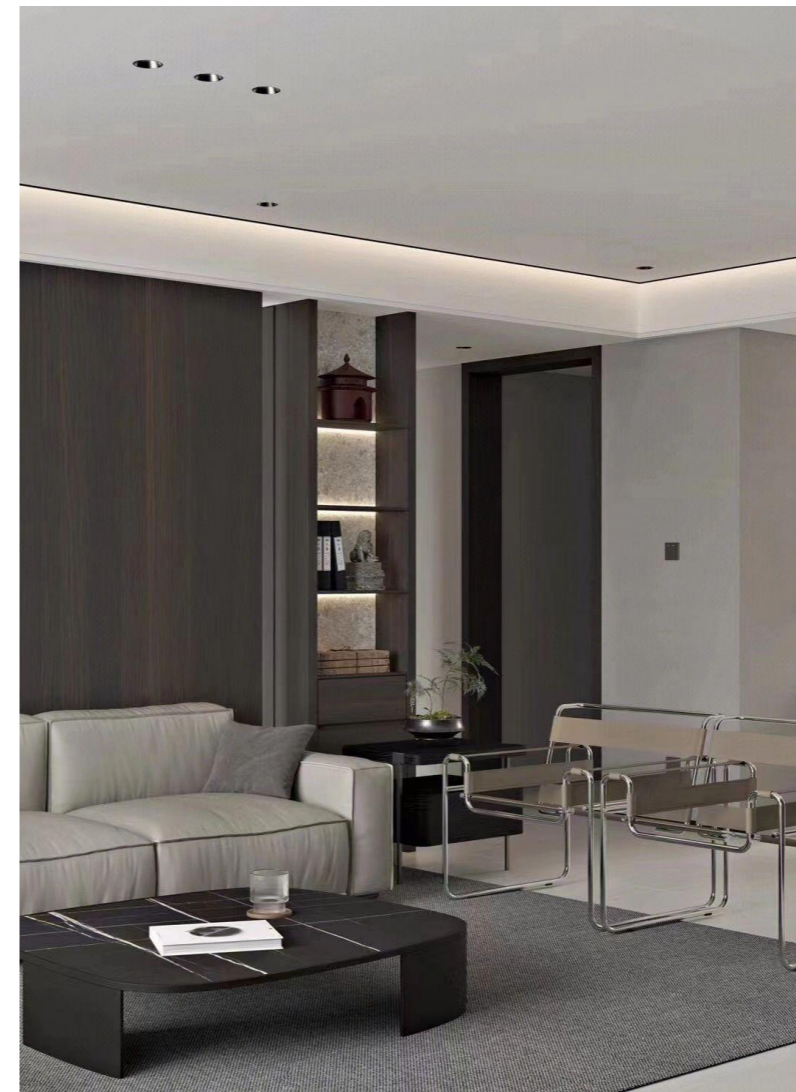

神秘夜幕

K-X1烟熏橡木

橡木直纹

COLORI E FINITURE

ITALIAN PAINTING TECHNIQUE

NATURAL WOOD VENEER PANELS

应用范围：装饰墙板-橱柜-衣柜-木质装饰线条-木质家具-木门
Applications: Decorative wall panels, cabinets, wardrobes, wooden decorative moldings, wooden furniture, wooden doors.